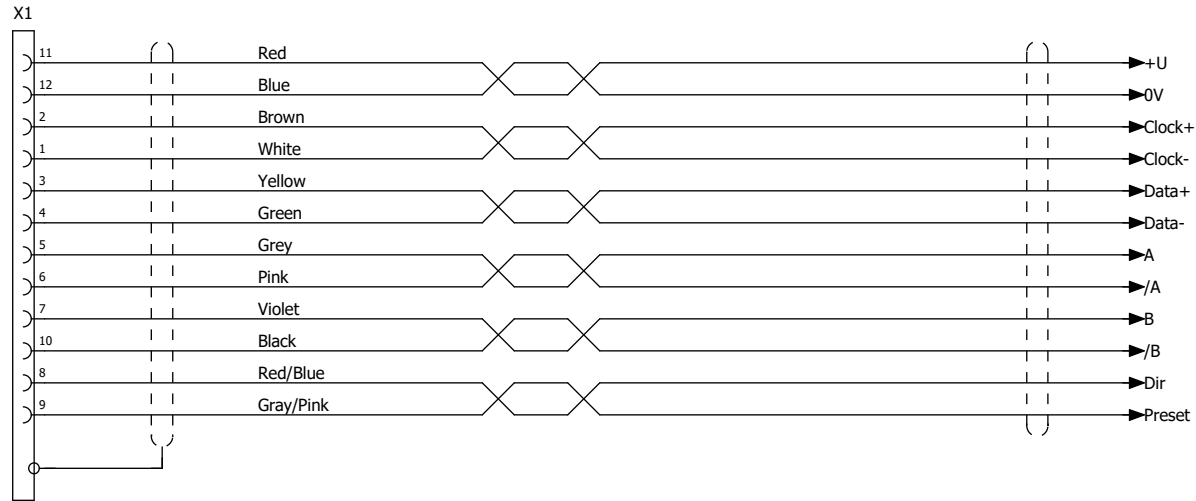

Cable 6x2x0,25 sheilded

Ferrules

Connector view
(outside view)

Cable lenght

Ferrules

For salt environment
Tested according IEC standard 60068-2-52 grade 1 (28d)

KBL615-

Aanmaakdatum	29-4-2026
Datum wijziging	29-4-2026
Engineer	eric
Revisie	

tsb - bescom bv

KBL615-xxx
Cable for SSI Encoder POSITAL

schema

Tekeningnummer	E0518
Project	Cable confection

Bladnummer	3
Aantal	4