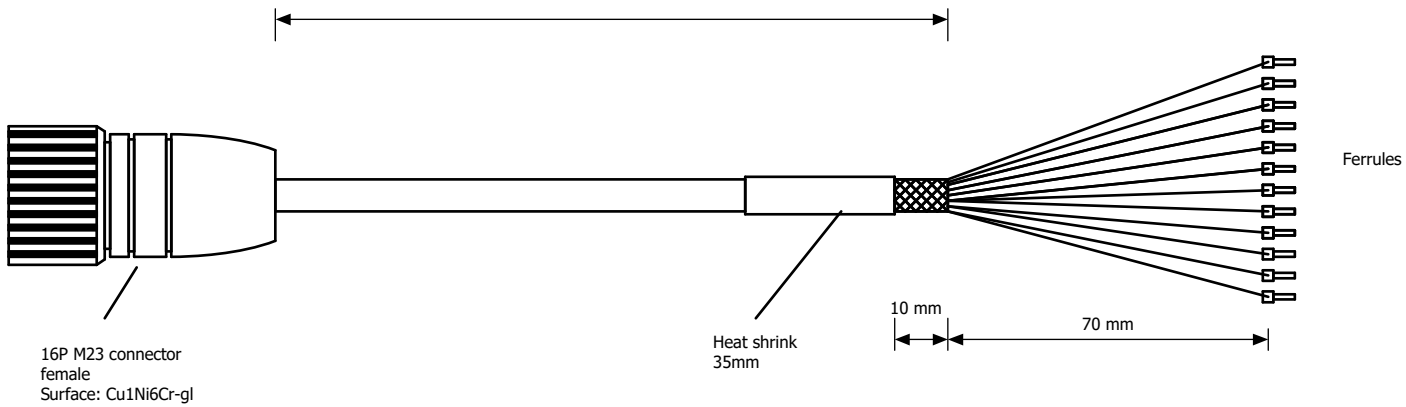

Cable 6x2x0,25 sheilded

Ferrules

Connector view
(outside view)

Cable lenght

Ferrules

For salt environment
Tested according IEC standard 60068-2-52 grade 1 (28d)

KBL615-

Aanmaakdatum	29-4-2026
Datum wijziging	29-4-2026
Engineer	eric
Revisie	

tsb - bescom bv

KBL615-xxx
Cable for SSI Encoder POSITAL

schema

Tekeningnummer	E0518
Project	Cable confection

Bladnummer	3
Aantal	4